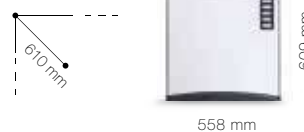

### NW 307 R290

Cube size:  
Dice - **D**

Model	Voltage			Shipping info			
	AS - Air cooled WS - Water cooled	230/50/1	230/60/1	380-400/50/3	weight kg	dimensions W x D x H - mm	volume m <sup>3</sup>
<b>NW D 307 AS</b>	✓				63	620x680x800	0,34

### NW 308

Cube size:  
Half Dice - **H**  
Dice - **D**  
Large - **L**

<b>NW H 308 AS</b>	✓	✓			63	620x680x800	0,34
<b>NW H 308 WS</b>	✓	✓			63	670x680x910	0,34
<b>NW D 308 AS</b>	✓	✓			63	620x680x800	0,34
<b>NW D 308 WS</b>	✓	✓			63	670x680x910	0,34
<b>NW L 308 AS</b>	✓	✓			63	620x680x800	0,34